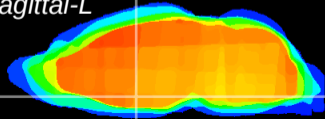

Coronal

Sagittal-R

Sagittal-L

ViBriSM: CX22384
Horizontal

SPa dorsal