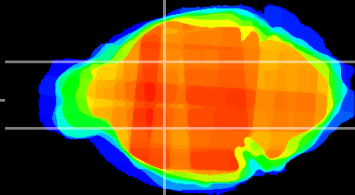

Coronal

Sagittal-R

Sagittal-L

ViBrism: CX22387
Horizontal

GP