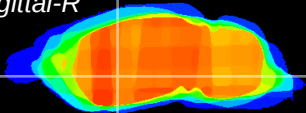

Coronal

Sagittal-R

Sagittal-L

ViBrism: CX22387
Horizontal

GP