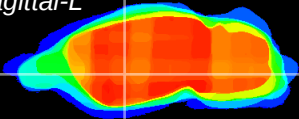

Coronal

Sagittal-R

Sagittal-L

ViBrism: CX22387
Horizontal

GP