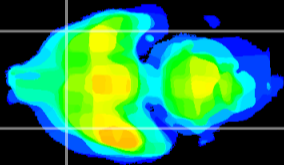

Coronal

Sagittal-R

Sagittal-L

ViBrism: CX22388
Horizontal

Pir