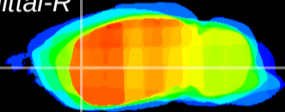

Coronal

Sagittal-R

Sagittal-L

ViBrism: CX22390  
Horizontal

CPU lateral