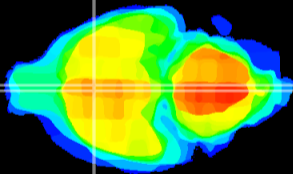

Coronal

Sagittal-R

Sagittal-L

ViBriSM: CX22393
Horizontal

MPA