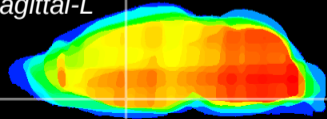

Coronal

Sagittal-R

Sagittal-L

ViBriSM: CX22393
Horizontal

MPA