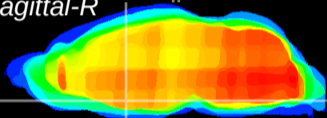

Coronal

Sagittal-R

Sagittal-L

ViBriSM: CX22393
Horizontal

MPA