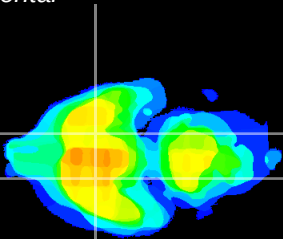

Coronal

Sagittal-R

Sagittal-L

ViBrism: CX22393
Horizontal

S0