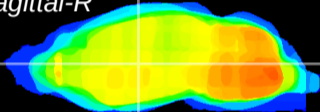

Coronal

Sagittal-R

Sagittal-L

ViBrism: CX22393
Horizontal

VA/VL