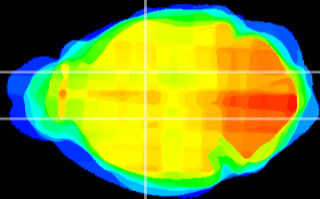

Coronal

Sagittal-R

Sagittal-L

ViBrism: CX22393
Horizontal

VA/VL