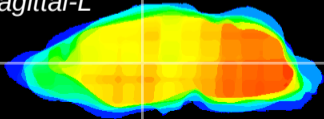

Coronal

Sagittal-R

Sagittal-L

ViBrism: CX22393
Horizontal

VA/VL