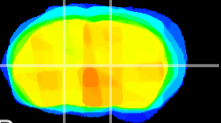

Coronal

Sagittal-R

Sagittal-L

ViBrism: CX22393
Horizontal

VA/VL