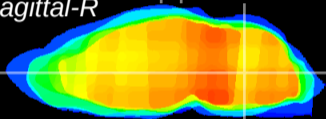

Coronal

Sagittal-R

Sagittal-L

ViBrism: CX22394
Horizontal

MVe