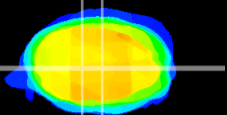

Coronal

Sagittal-R

Sagittal-L

ViBrism: CX22394
Horizontal

MVe