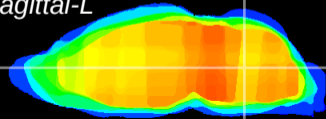

Coronal

Sagittal-R

Sagittal-L

ViBrism: CX22394
Horizontal

MVe