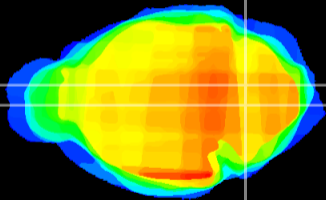

Coronal

Sagittal-R

Sagittal-L

ViBrism: CX22394
Horizontal

MVe