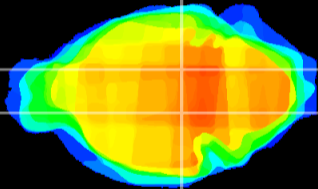

Coronal

Sagittal-R

Sagittal-L

ViBrism: CX22394
Horizontal

SN