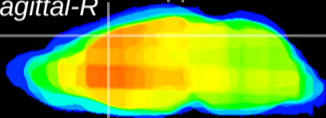

Coronal

Sagittal-R

Sagittal-L

ViBris: CX22396
Horizontal

Cx motor