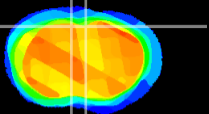

Coronal

Sagittal-R

Sagittal-L

ViBris: CX22396
Horizontal

Cx motor