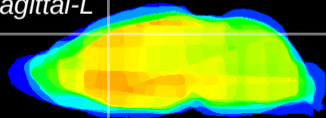

Coronal

Sagittal-R

Sagittal-L

ViBris: CX22396
Horizontal

Cx motor