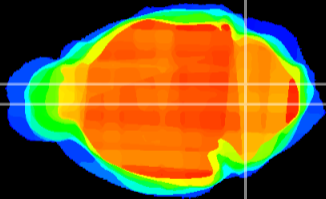

Coronal

Sagittal-R

Sagittal-L

ViBrism: CX22397
Horizontal

MVe