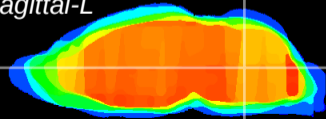

Coronal

Sagittal-R

Sagittal-L

ViBrism: CX22397
Horizontal

MVe