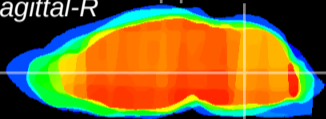

Coronal

Sagittal-R

Sagittal-L

ViBrism: CX22397
Horizontal

MVe