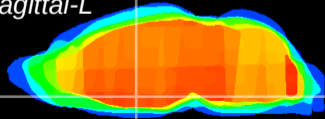

Coronal

Sagittal-R

Sagittal-L

ViBrism: CX22397
Horizontal

SPa dorsal