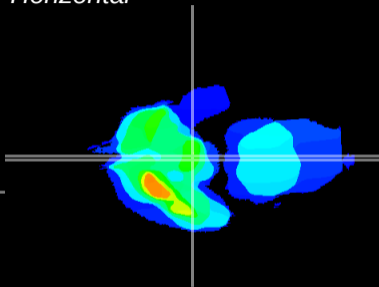

Coronal

Sagittal-R

Sagittal-L

ViBrism: CX22401
Horizontal

ME