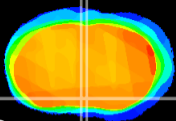

Coronal

Sagittal-R

Sagittal-L

ViBrism: CX22401  
Horizontal

MPA