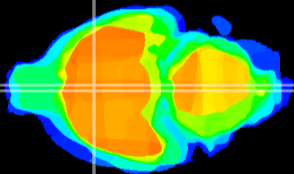

Coronal

Sagittal-R

Sagittal-L

ViBrism: CX22401  
Horizontal

MPA