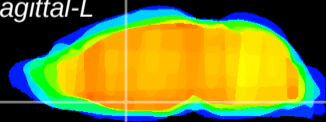

Coronal

Sagittal-R

Sagittal-L

ViBrism: CX22401  
Horizontal

MPA