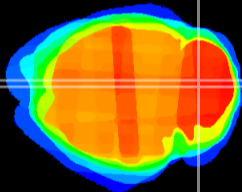

Coronal

Sagittal-R

Sagittal-L

ViBrism: CX22402
Horizontal

Cb vermis