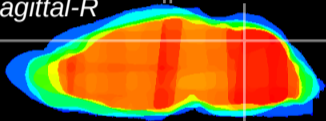

Coronal

Sagittal-R

Sagittal-L

ViBrism: CX22402
Horizontal

Cb vermis