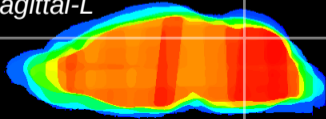

Coronal

Sagittal-R

Sagittal-L

ViBrism: CX22402
Horizontal

Cb vermis