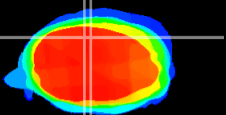

Coronal

Sagittal-R

Sagittal-L

ViBrism: CX22402
Horizontal

Cb vermis