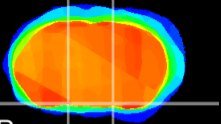

Coronal

Sagittal-R

Sagittal-L

ViBrism: CX22413
Horizontal

S0