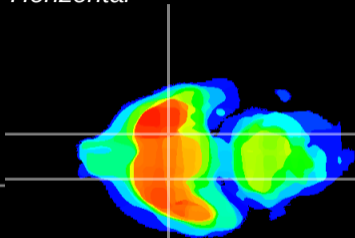

Coronal

Sagittal-R

Sagittal-L

ViBrism: CX22413
Horizontal

S0