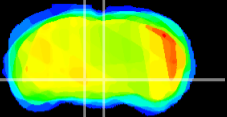

Coronal

Sagittal-R

Sagittal-L

ViBrism: CX22421
Horizontal

VTA