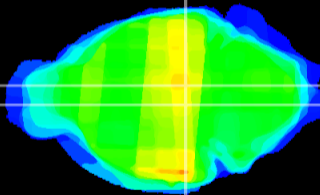

Coronal

Sagittal-R

Sagittal-L

ViBrism: CX22421
Horizontal

VTA