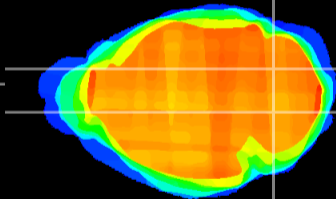

Coronal

Sagittal-R

Sagittal-L

ViBrisM: CX22424
Horizontal

Cb nucleus