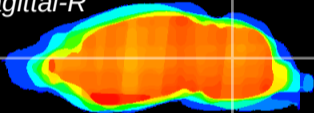

Coronal

Sagittal-R

Sagittal-L

ViBrisM: CX22424
Horizontal

Cb nucleus