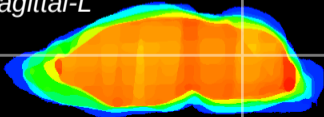

Coronal

Sagittal-R

Sagittal-L

ViBrisM: CX22424
Horizontal

Cb nucleus