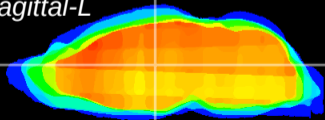

Coronal

Sagittal-R

Sagittal-L

ViBrism: CX22426
Horizontal

MD