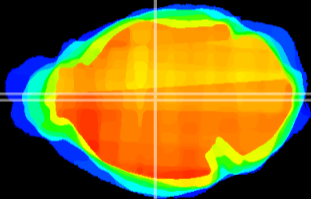

Coronal

Sagittal-R

Sagittal-L

ViBrism: CX22426
Horizontal

MD