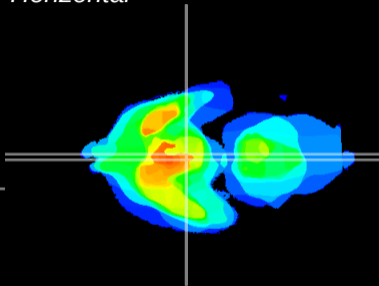

Coronal

Sagittal-R

Sagittal-L

ViBrism: CX22428
Horizontal

Arc