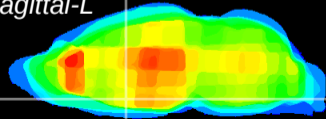

Coronal

Sagittal-R

Sagittal-L

ViBrism: CX22430
Horizontal

MPA