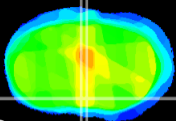

Coronal

Sagittal-R

Sagittal-L

ViBrism: CX22430
Horizontal

MPA