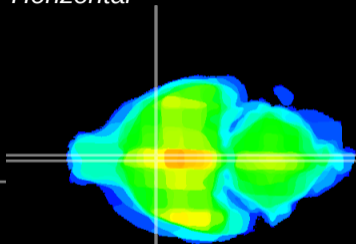

Coronal

Sagittal-R

Sagittal-L

ViBrism: CX22430
Horizontal

MPA