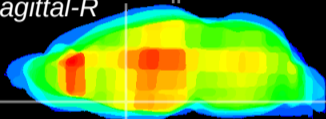

Coronal

Sagittal-R

Sagittal-L

ViBrism: CX22430
Horizontal

MPA