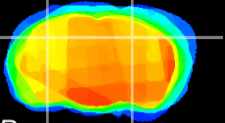

Coronal

Sagittal-R

Sagittal-L

ViBrism: CX22431
Horizontal

CA2/CA3