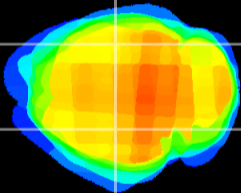

Coronal

Sagittal-R

Sagittal-L

ViBrism: CX22431
Horizontal

CA2/CA3