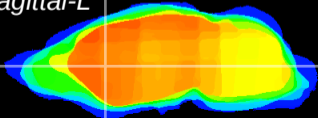

Coronal

Sagittal-R

Sagittal-L

ViBrism: CX22433
Horizontal

CPU medial