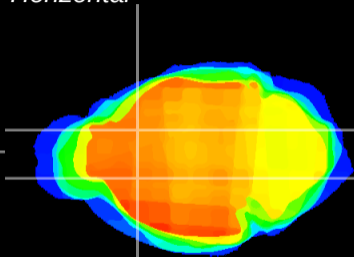

Coronal

Sagittal-R

Sagittal-L

ViBrism: CX22433
Horizontal

CPU medial