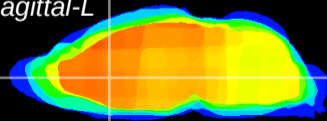

Coronal

Sagittal-R

Sagittal-L

ViBrism: CX22433
Horizontal

LS