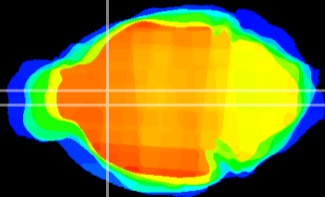

Coronal

Sagittal-R

Sagittal-L

ViBrism: CX22433
Horizontal

LS