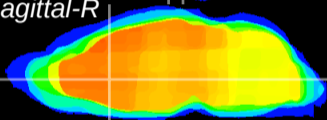

Coronal

Sagittal-R

Sagittal-L

ViBrism: CX22433
Horizontal

LS