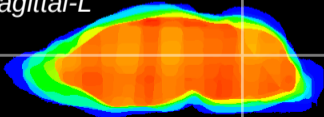

Coronal

Sagittal-R

Sagittal-L

ViBrism: CX22434
Horizontal

Cb nucleus