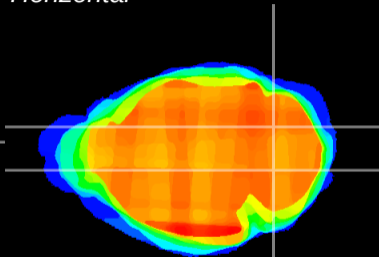

Coronal

Sagittal-R

Sagittal-L

ViBrism: CX22434
Horizontal

Cb nucleus