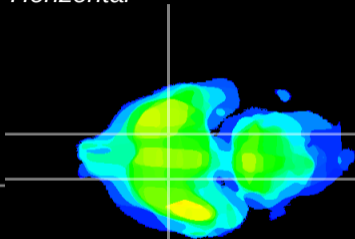

*Coronal*

*Sagittal-R*

*Sagittal-L*

ViBrism: CX22435  
*Horizontal*

S0