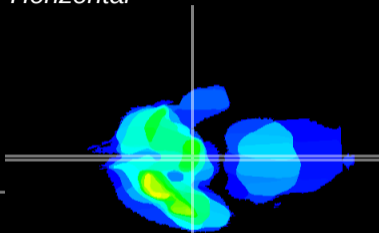

Coronal

Sagittal-R

Sagittal-L

ViBrism: CX22436
Horizontal

ME