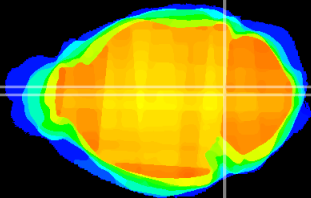

Coronal

Sagittal-R

Sagittal-L

ViBrism: CX22437
Horizontal

Tg