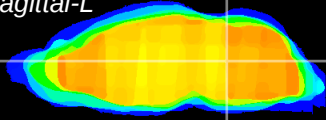

Coronal

Sagittal-R

Sagittal-L

ViBrism: CX22437
Horizontal

Tg