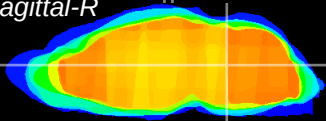

Coronal

Sagittal-R

Sagittal-L

ViBrism: CX22437
Horizontal

Tg