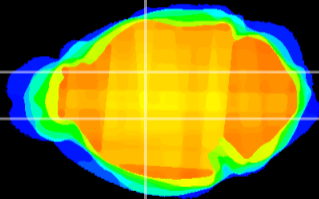

Coronal

Sagittal-R

Sagittal-L

ViBrism: CX22437
Horizontal

VA/VL