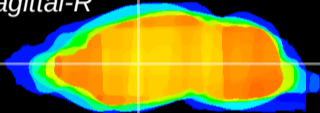

Coronal

Sagittal-R

Sagittal-L

ViBrism: CX22437
Horizontal

VA/VL