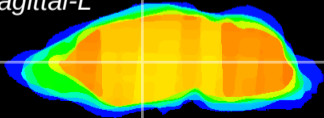

Coronal

Sagittal-R

Sagittal-L

ViBrism: CX22437
Horizontal

VA/VL