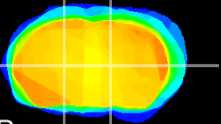

Coronal

Sagittal-R

Sagittal-L

ViBrism: CX22437
Horizontal

VA/VL