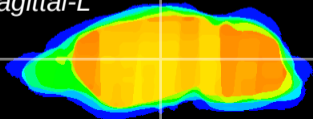

Coronal

Sagittal-R

Sagittal-L

ViBrism: CX22437
Horizontal

VPM/VPL