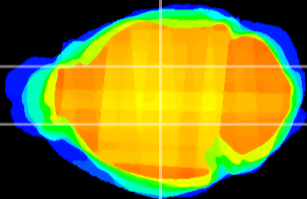

Coronal

Sagittal-R

Sagittal-L

ViBrism: CX22437
Horizontal

VPM/VPL