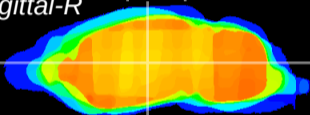

Coronal

Sagittal-R

Sagittal-L

ViBrism: CX22437
Horizontal

VPM/VPL