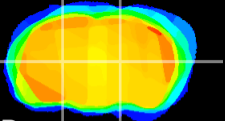

Coronal

Sagittal-R

Sagittal-L

ViBrism: CX22437
Horizontal

VPM/VPL