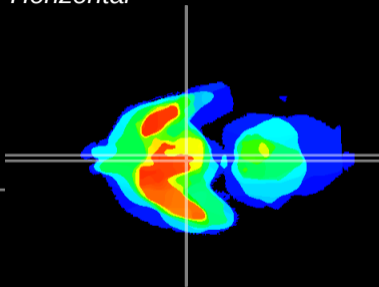

Coronal

Sagittal-R

Sagittal-L

ViBrism: CX22440  
Horizontal

Arc