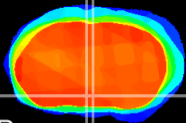

Coronal

Sagittal-R

Sagittal-L

ViBriSM: CX22440
Horizontal

SPa dorsal