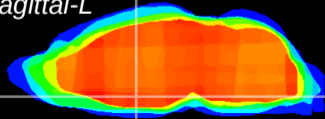

Coronal

Sagittal-R

Sagittal-L

ViBriSM: CX22440
Horizontal

SPa dorsal