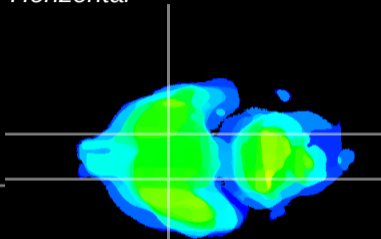

Coronal

Sagittal-R

Sagittal-L

ViBrism: CX22445
Horizontal

S0