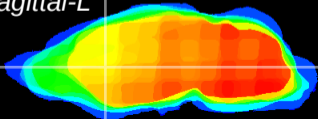

Coronal

Sagittal-R

Sagittal-L

ViBrism: CX22455
Horizontal

CPU medial