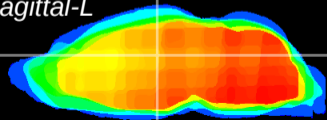

Coronal

Sagittal-R

Sagittal-L

ViBrism: CX22455
Horizontal

Hb