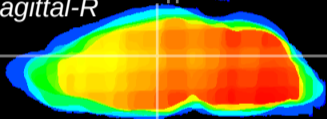

Coronal

Sagittal-R

Sagittal-L

ViBrism: CX22455
Horizontal

Hb