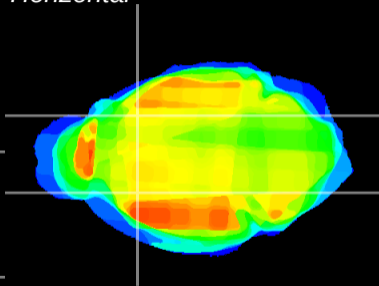

Coronal

Sagittal-R

Sagittal-L

ViBrism: CX22461
Horizontal

CPU lateral