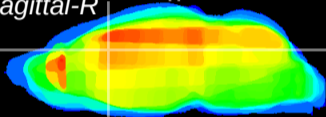

Coronal

Sagittal-R

Sagittal-L

ViBrism: CX22461
Horizontal

Cx cingulate