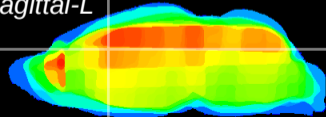

Coronal

Sagittal-R

Sagittal-L

ViBrism: CX22461
Horizontal

Cx cingulate