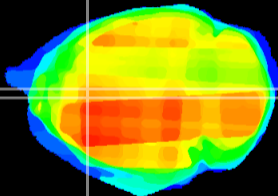

Coronal

Sagittal-R

Sagittal-L

ViBrism: CX22461
Horizontal

Cx cingulate