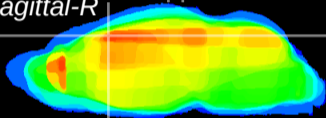

Coronal

Sagittal-R

Sagittal-L

ViBrism: CX22461
Horizontal

Cx motor