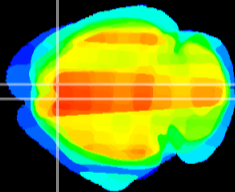

Coronal

Sagittal-R

Sagittal-L

ViBrism: CX22461
Horizontal

Cx motor