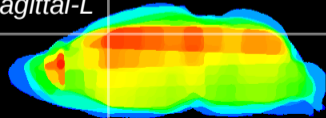

Coronal

Sagittal-R

Sagittal-L

ViBrism: CX22461
Horizontal

Cx motor