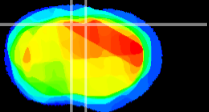

Coronal

Sagittal-R

Sagittal-L

ViBrism: CX22461
Horizontal

Cx motor