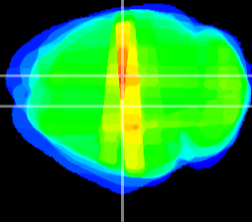

Coronal

Sagittal-R

Sagittal-L

ViBrism: CX22474
Horizontal

DG