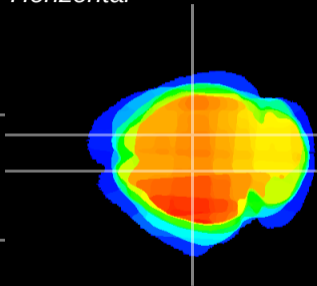

Coronal

Sagittal-R

Sagittal-L

ViBrism: CX22478
Horizontal

CA1