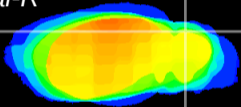

Coronal

Sagittal-R

Sagittal-L

ViBrism: CX22478
Horizontal

Cb lobe