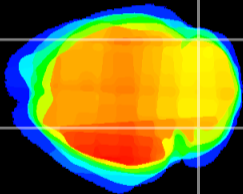

Coronal

Sagittal-R

Sagittal-L

ViBrism: CX22478
Horizontal

Cb lobe