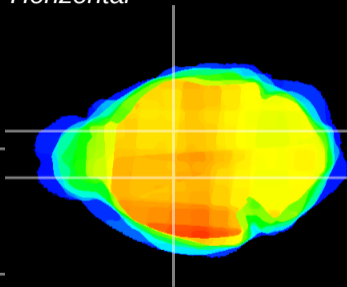

Coronal

Sagittal-R

Sagittal-L

ViBrism: CX22478
Horizontal

VA/VL