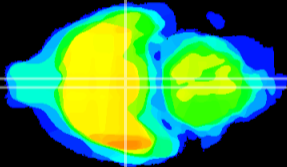

Coronal

Sagittal-R

Sagittal-L

ViBrism: CX22478
Horizontal

VMH