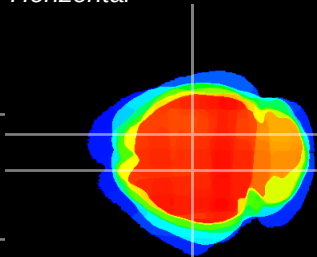

Coronal

Sagittal-R

Sagittal-L

ViBrism: CX22484
Horizontal

CA1