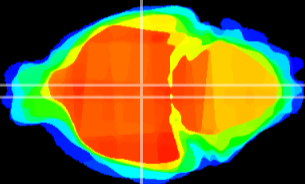

Coronal

Sagittal-R

Sagittal-L

ViBrism: CX22484
Horizontal

DM