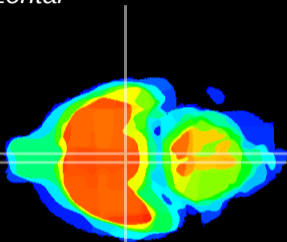

Coronal

Sagittal-R

Sagittal-L

ViBrism: CX22484
Horizontal

VMH