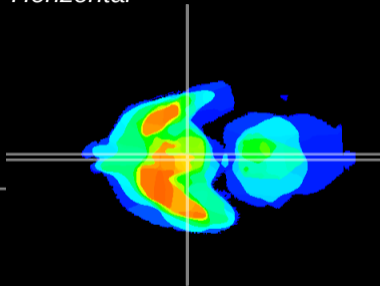

Coronal

Sagittal-R

Sagittal-L

ViBrism: CX22486
Horizontal

Arc