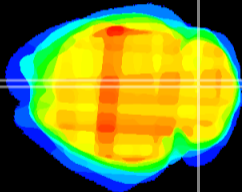

Coronal

Sagittal-R

Sagittal-L

ViBrism: CX22488
Horizontal

Cb vermis