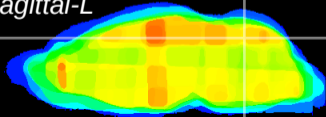

Coronal

Sagittal-R

Sagittal-L

ViBrism: CX22488
Horizontal

Cb vermis