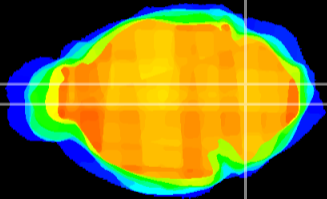

*Coronal*

*Sagittal-R*

*Sagittal-L*

ViBrism: CX22489  
*Horizontal*

MVe