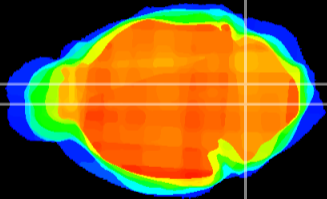

Coronal

Sagittal-R

Sagittal-L

ViBrism: CX22492
Horizontal

MVe