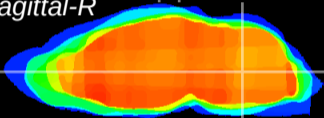

Coronal

Sagittal-R

Sagittal-L

ViBrism: CX22492
Horizontal

MVe