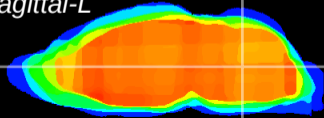

Coronal

Sagittal-R

Sagittal-L

ViBrism: CX22492
Horizontal

MVe